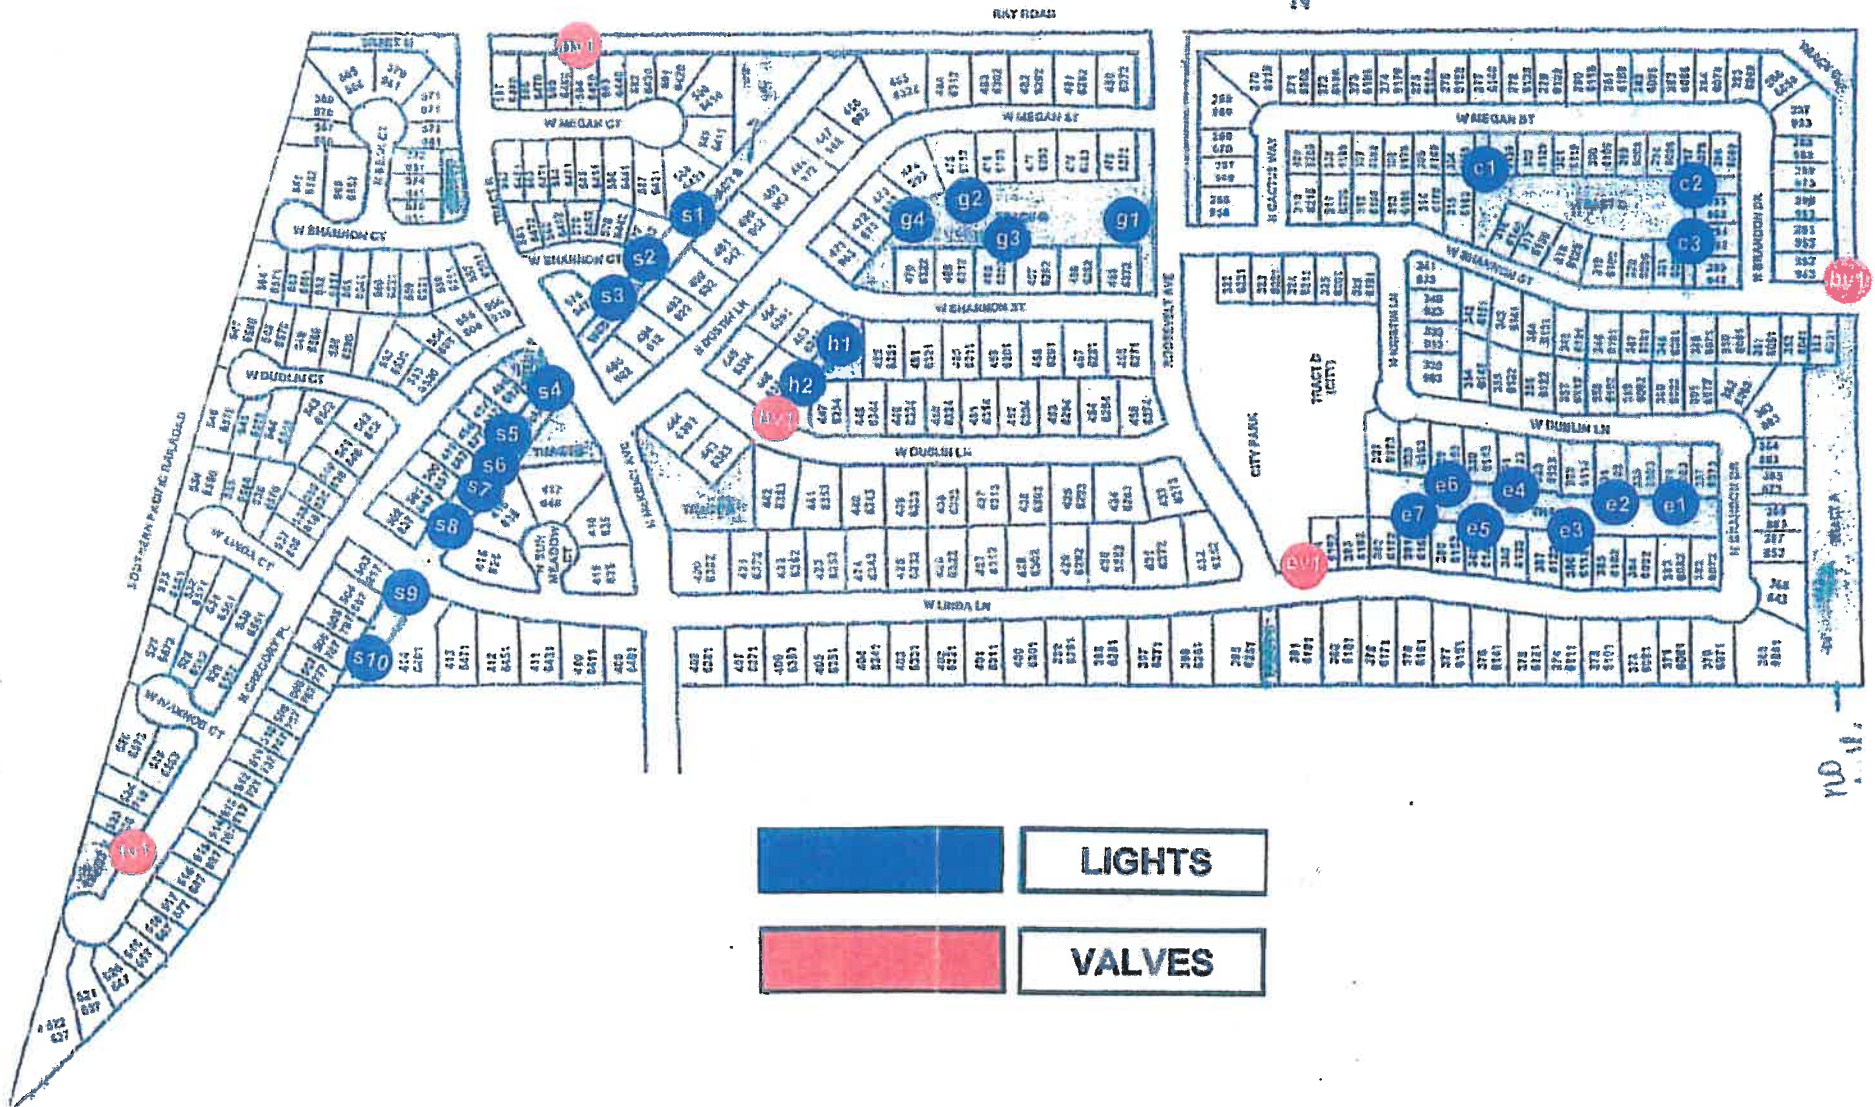

WARNER RANCH PHASE IV

		LIGHTS
		VALVES